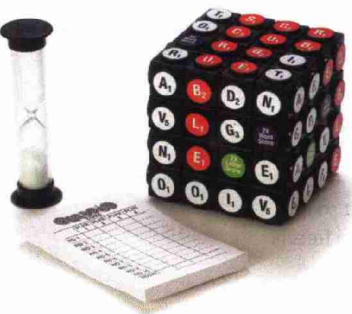

WORD GAME

The Scruble Cube from RSV Productions Inc. combines the concepts behind a couple of popular games to create a three-dimensional word game that's described in product literature as "a word game and a puzzle on steroids."

Players twist and turn the sides of the cube or rotate the individual squares to spell words in 90 seconds or less.

Extra points can be earned by spelling words across multiple sides of the cube, using bonus squares, and building new words off of ones that have already been created. The game comes with a score pad and a sand timer.

The Scruble Cube has a manufacturer's suggested retail price of $24.95. **FMC**

For more information:
RSV Productions Inc.
10014 N. Dale Mabry
Highway
Suite 101
Tampa, FL 33618
(800) 749-8920
Reader Service #146